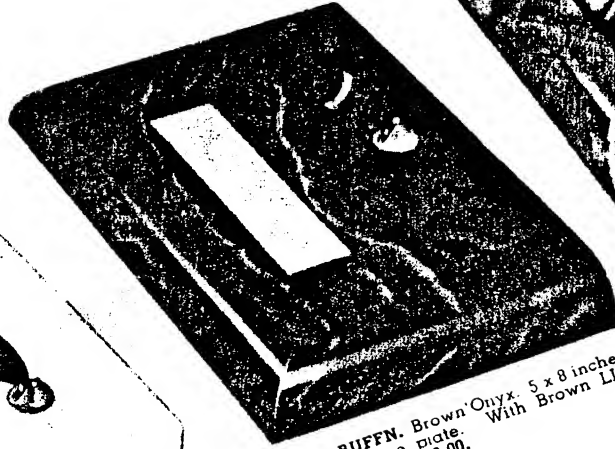

S289 BUFIY. Colored Pedrara Onyx. 4 1/2 x 7 1/2 inches. Gold trim. With two Brown LIFETIME Pens $20.00.

S258 BUFFN. Brown Onyx. 5 x 8 inches. Gold name plate. With Brown LIFETIME Pen $20.00.